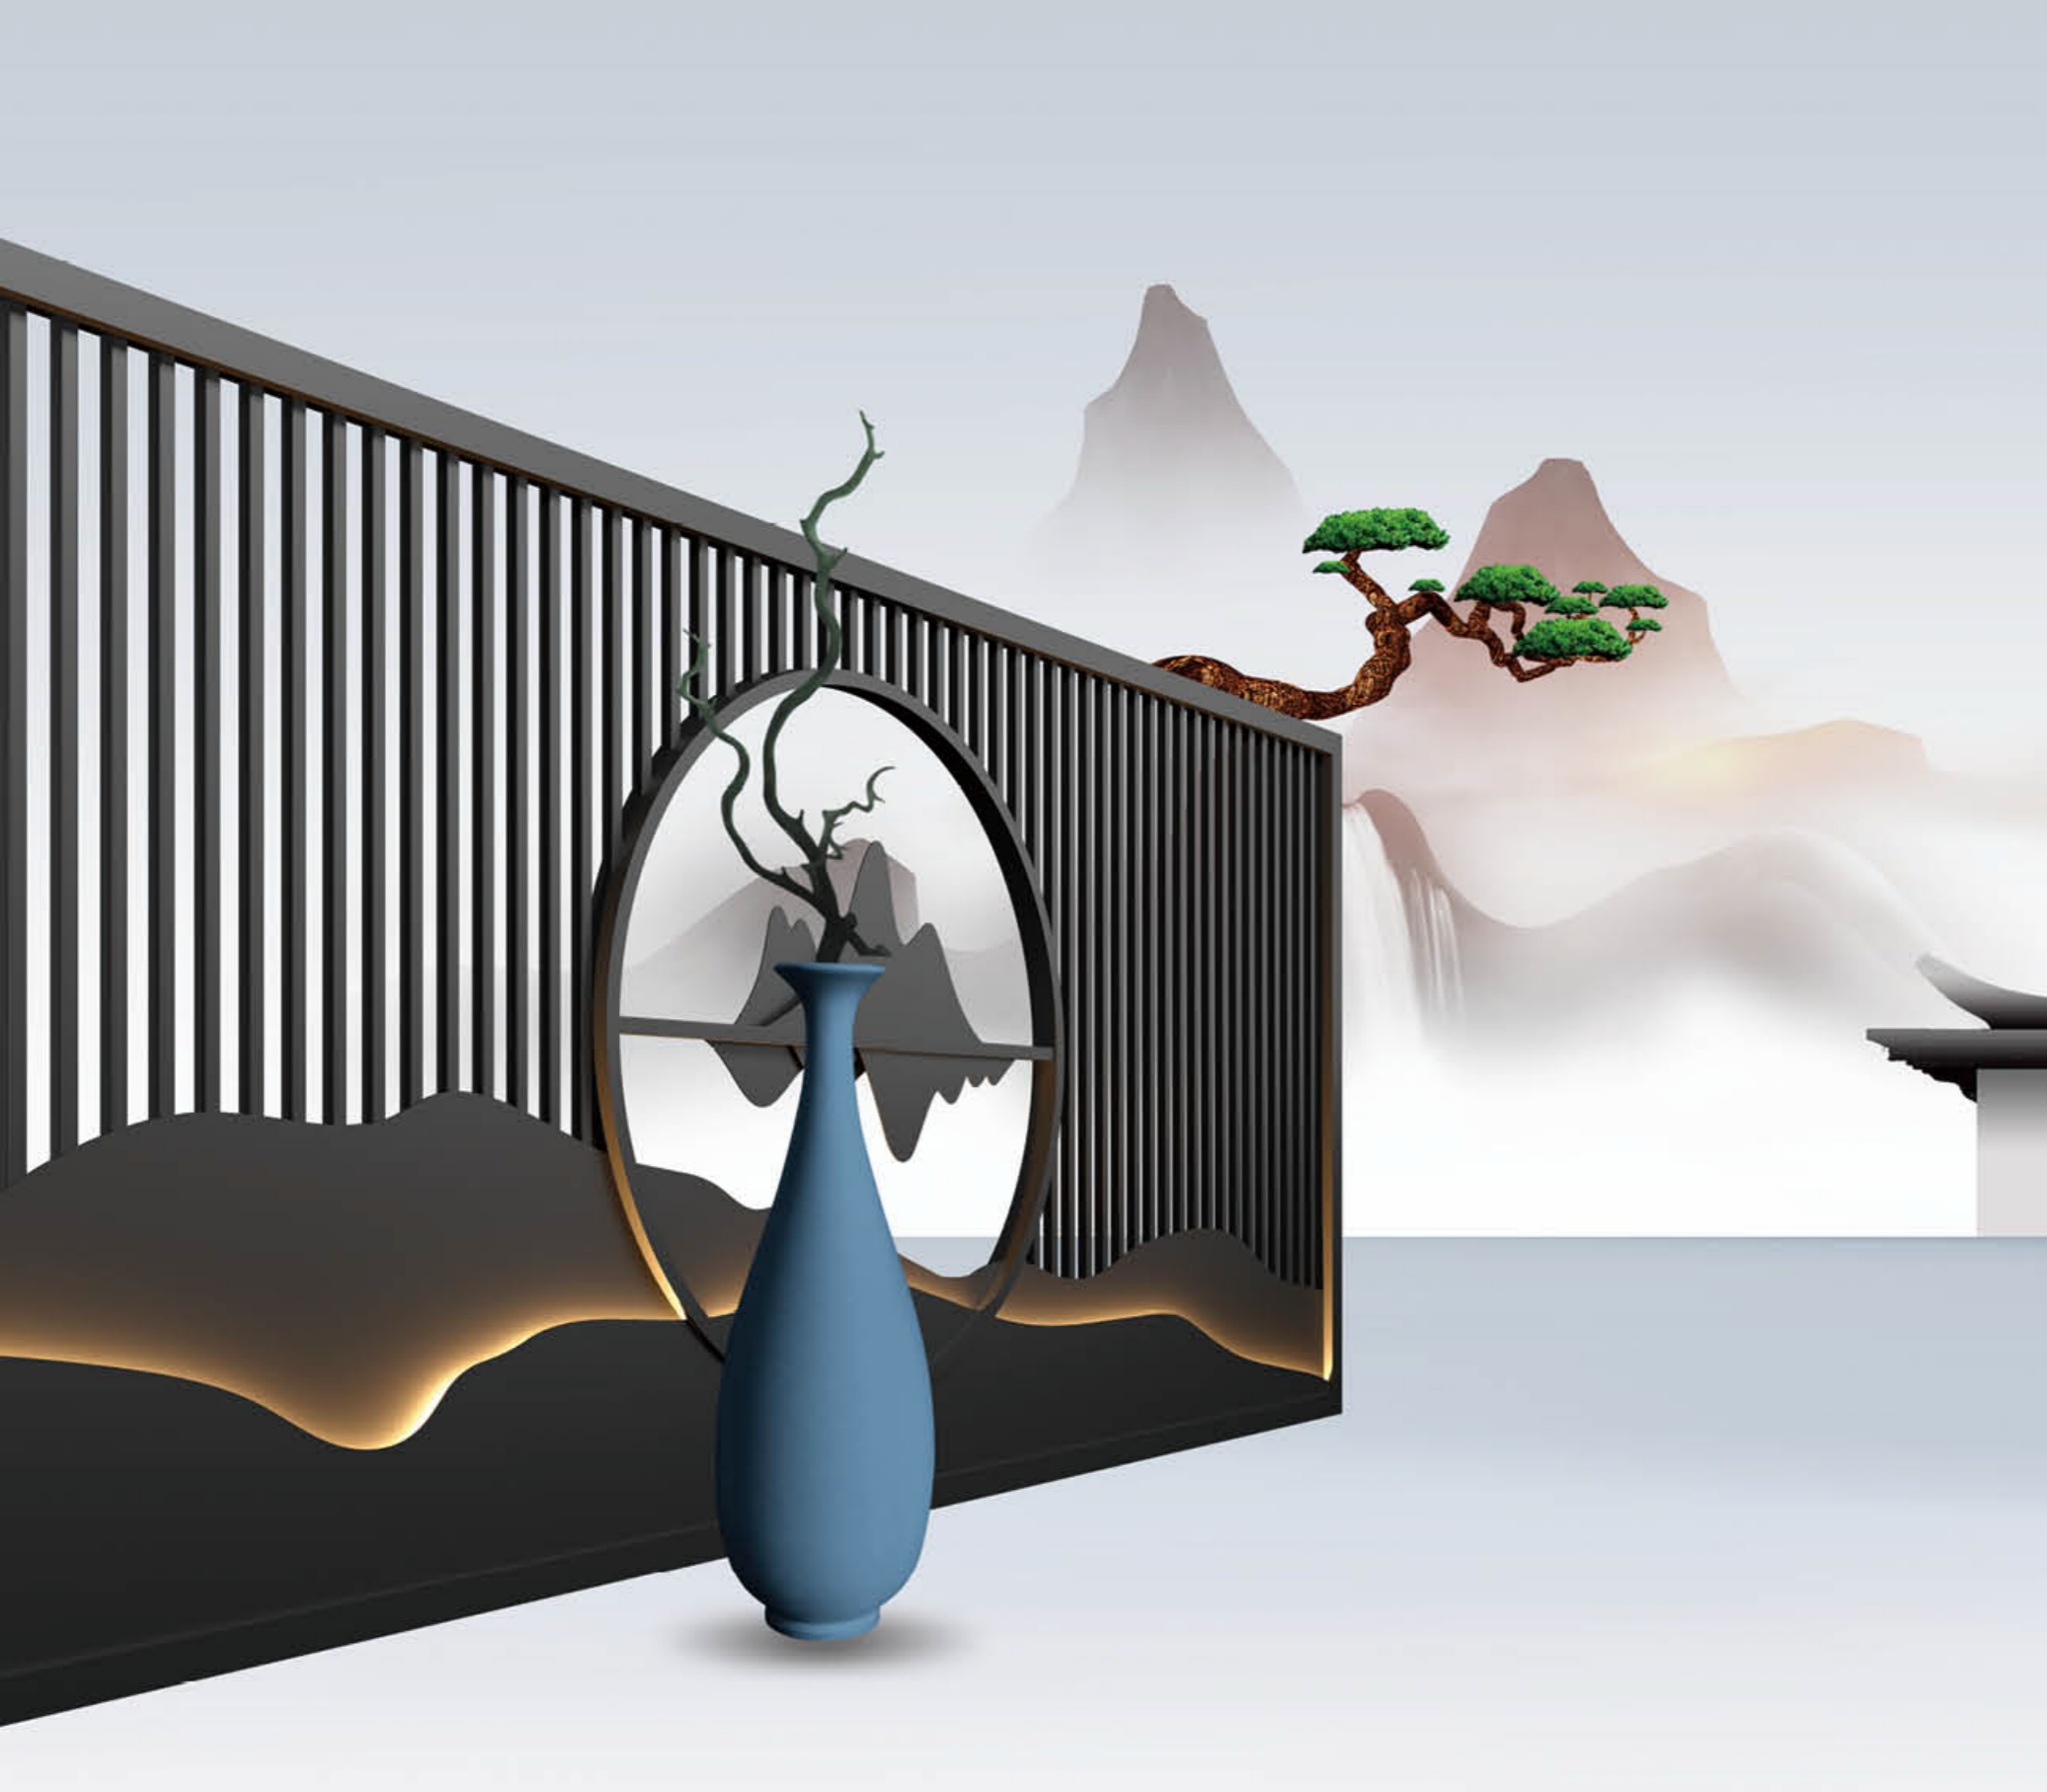

ALUMINUM ART FOCUSES ON MODERN AESTHETICS

BEAUTY IS SIMPLICITY