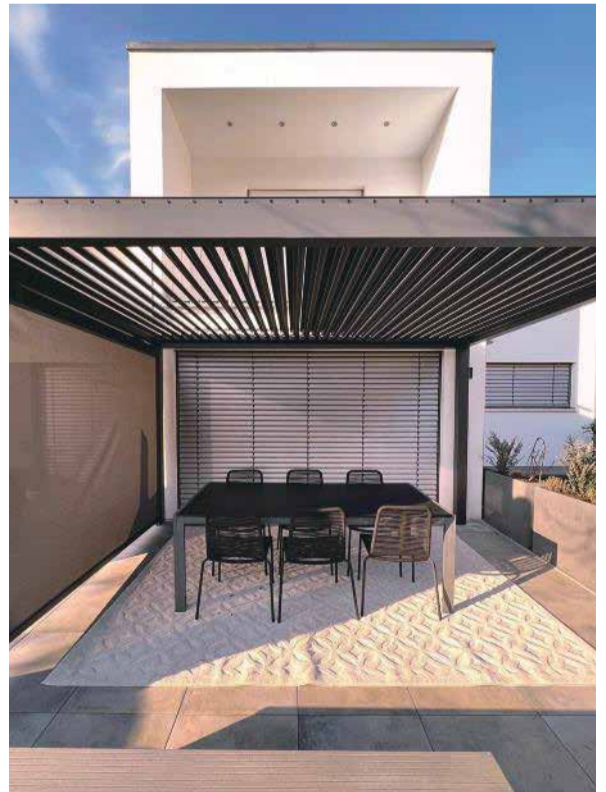

Modern Pavilions Are Different From Traditional Pavilions. The Design Style Is Simple And Atmospheric, The Practical Scope Is Wide, The Production Cycle Is Short, And The Shape And Design Are Varied, Which Is Close To The Aesthetic Vision Of Today's People.

Using Modern And Diversified Architectural Decoration Materials, Comprehensively Applying Modern Technology To Design And Production, And Integrating Functional Parts And Components, It Abandons The Complexity And Bloat Of Classical Pavilions, And Extracts Minimalism. Compared With Traditional Pavilions, It Is Compatible With Modern Technology. Fits Perfectly With The Material.

*this Product Is Mostly Suitable For Gardens, Terraces, Swimming Pools, Courtyards