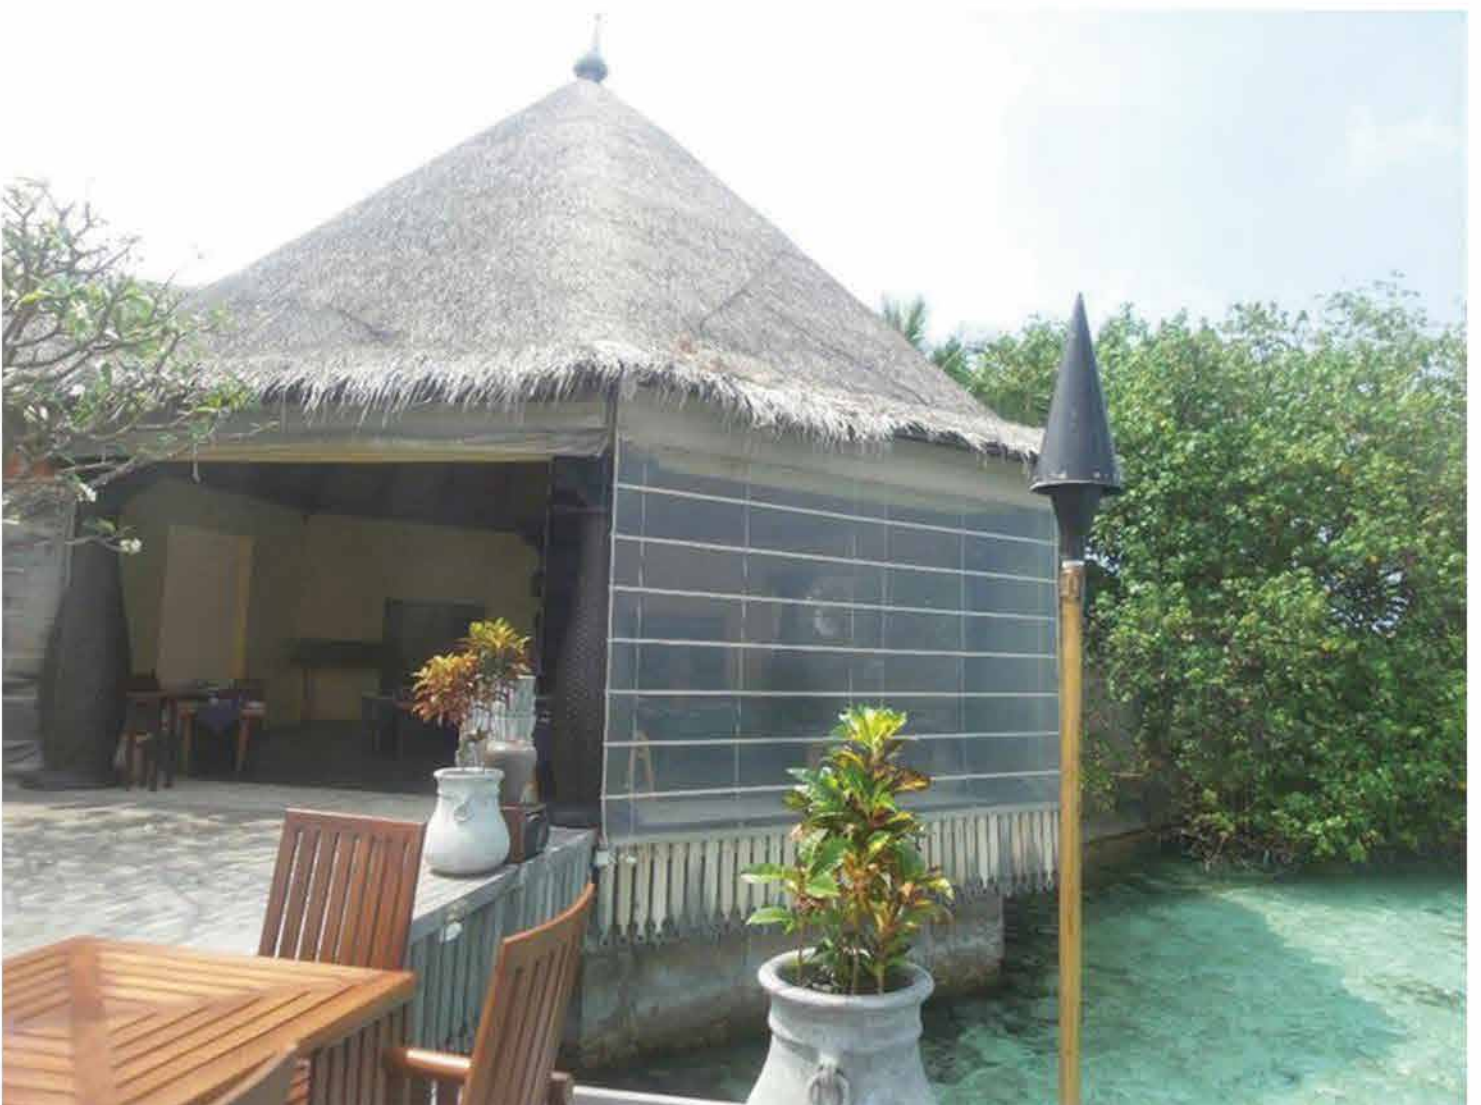

Outdoor PVC Monsoon weather transparent Pvc roman shade perfect use in the Garden, courtyard, patio and restaurant .

It can have a very good View ,and it can protect Rain and wind, maintain a good and comfortable environment for outdoor recreation and dining

* Mostly Suitable For Garden, Courtyard, Patio And Restaurant