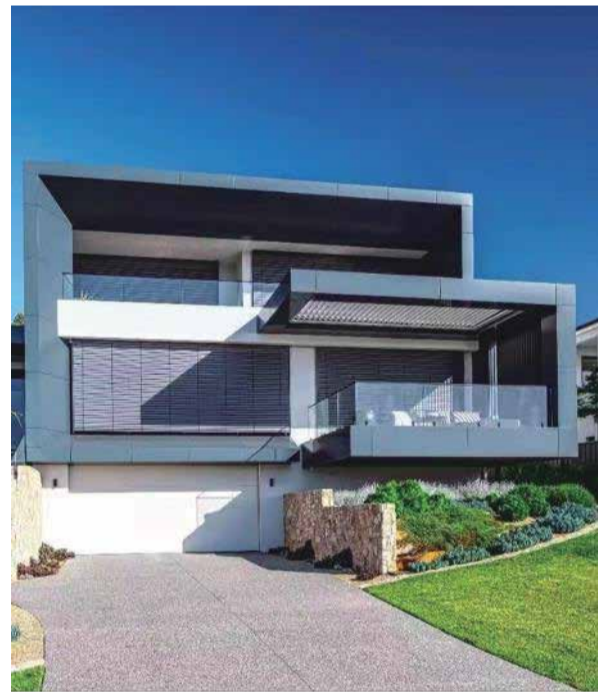

Outdoor Louver Is A New Type Of External Shading Product, Which Integrates Shading And Architectural Decoration. Outdoor Venetian Blinds Have Scientific Structure, Stable And Reliable Performance, And Are An Indispensable Member Of Outdoor Sunshade Product Series.

The Louver Was Used For Home Decoration In The Early Days. After The Process Matured, The Company Made Improvements To The Material And Structure To Make It More Suitable For The Market Demand.

* Mostly Suitable For Villa Doors And Windows, Sun Rooms, Building Curtain Walls, Floor-to-ceiling Glass, Etc.