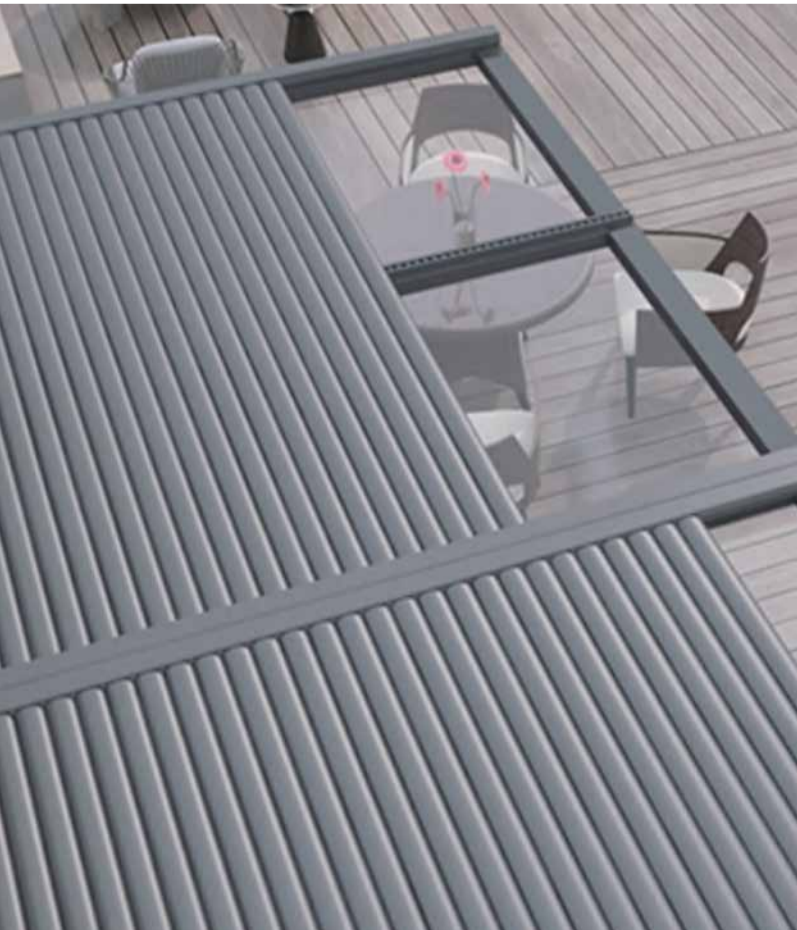

Metal Awning

Metal Canopies Can Be Used In Commercial Places Such As Bar Streets, Star Hotels, Commercial Plazas, Etc., And Are Suitable For Shading Of Various Forms Of Glass Roofs.